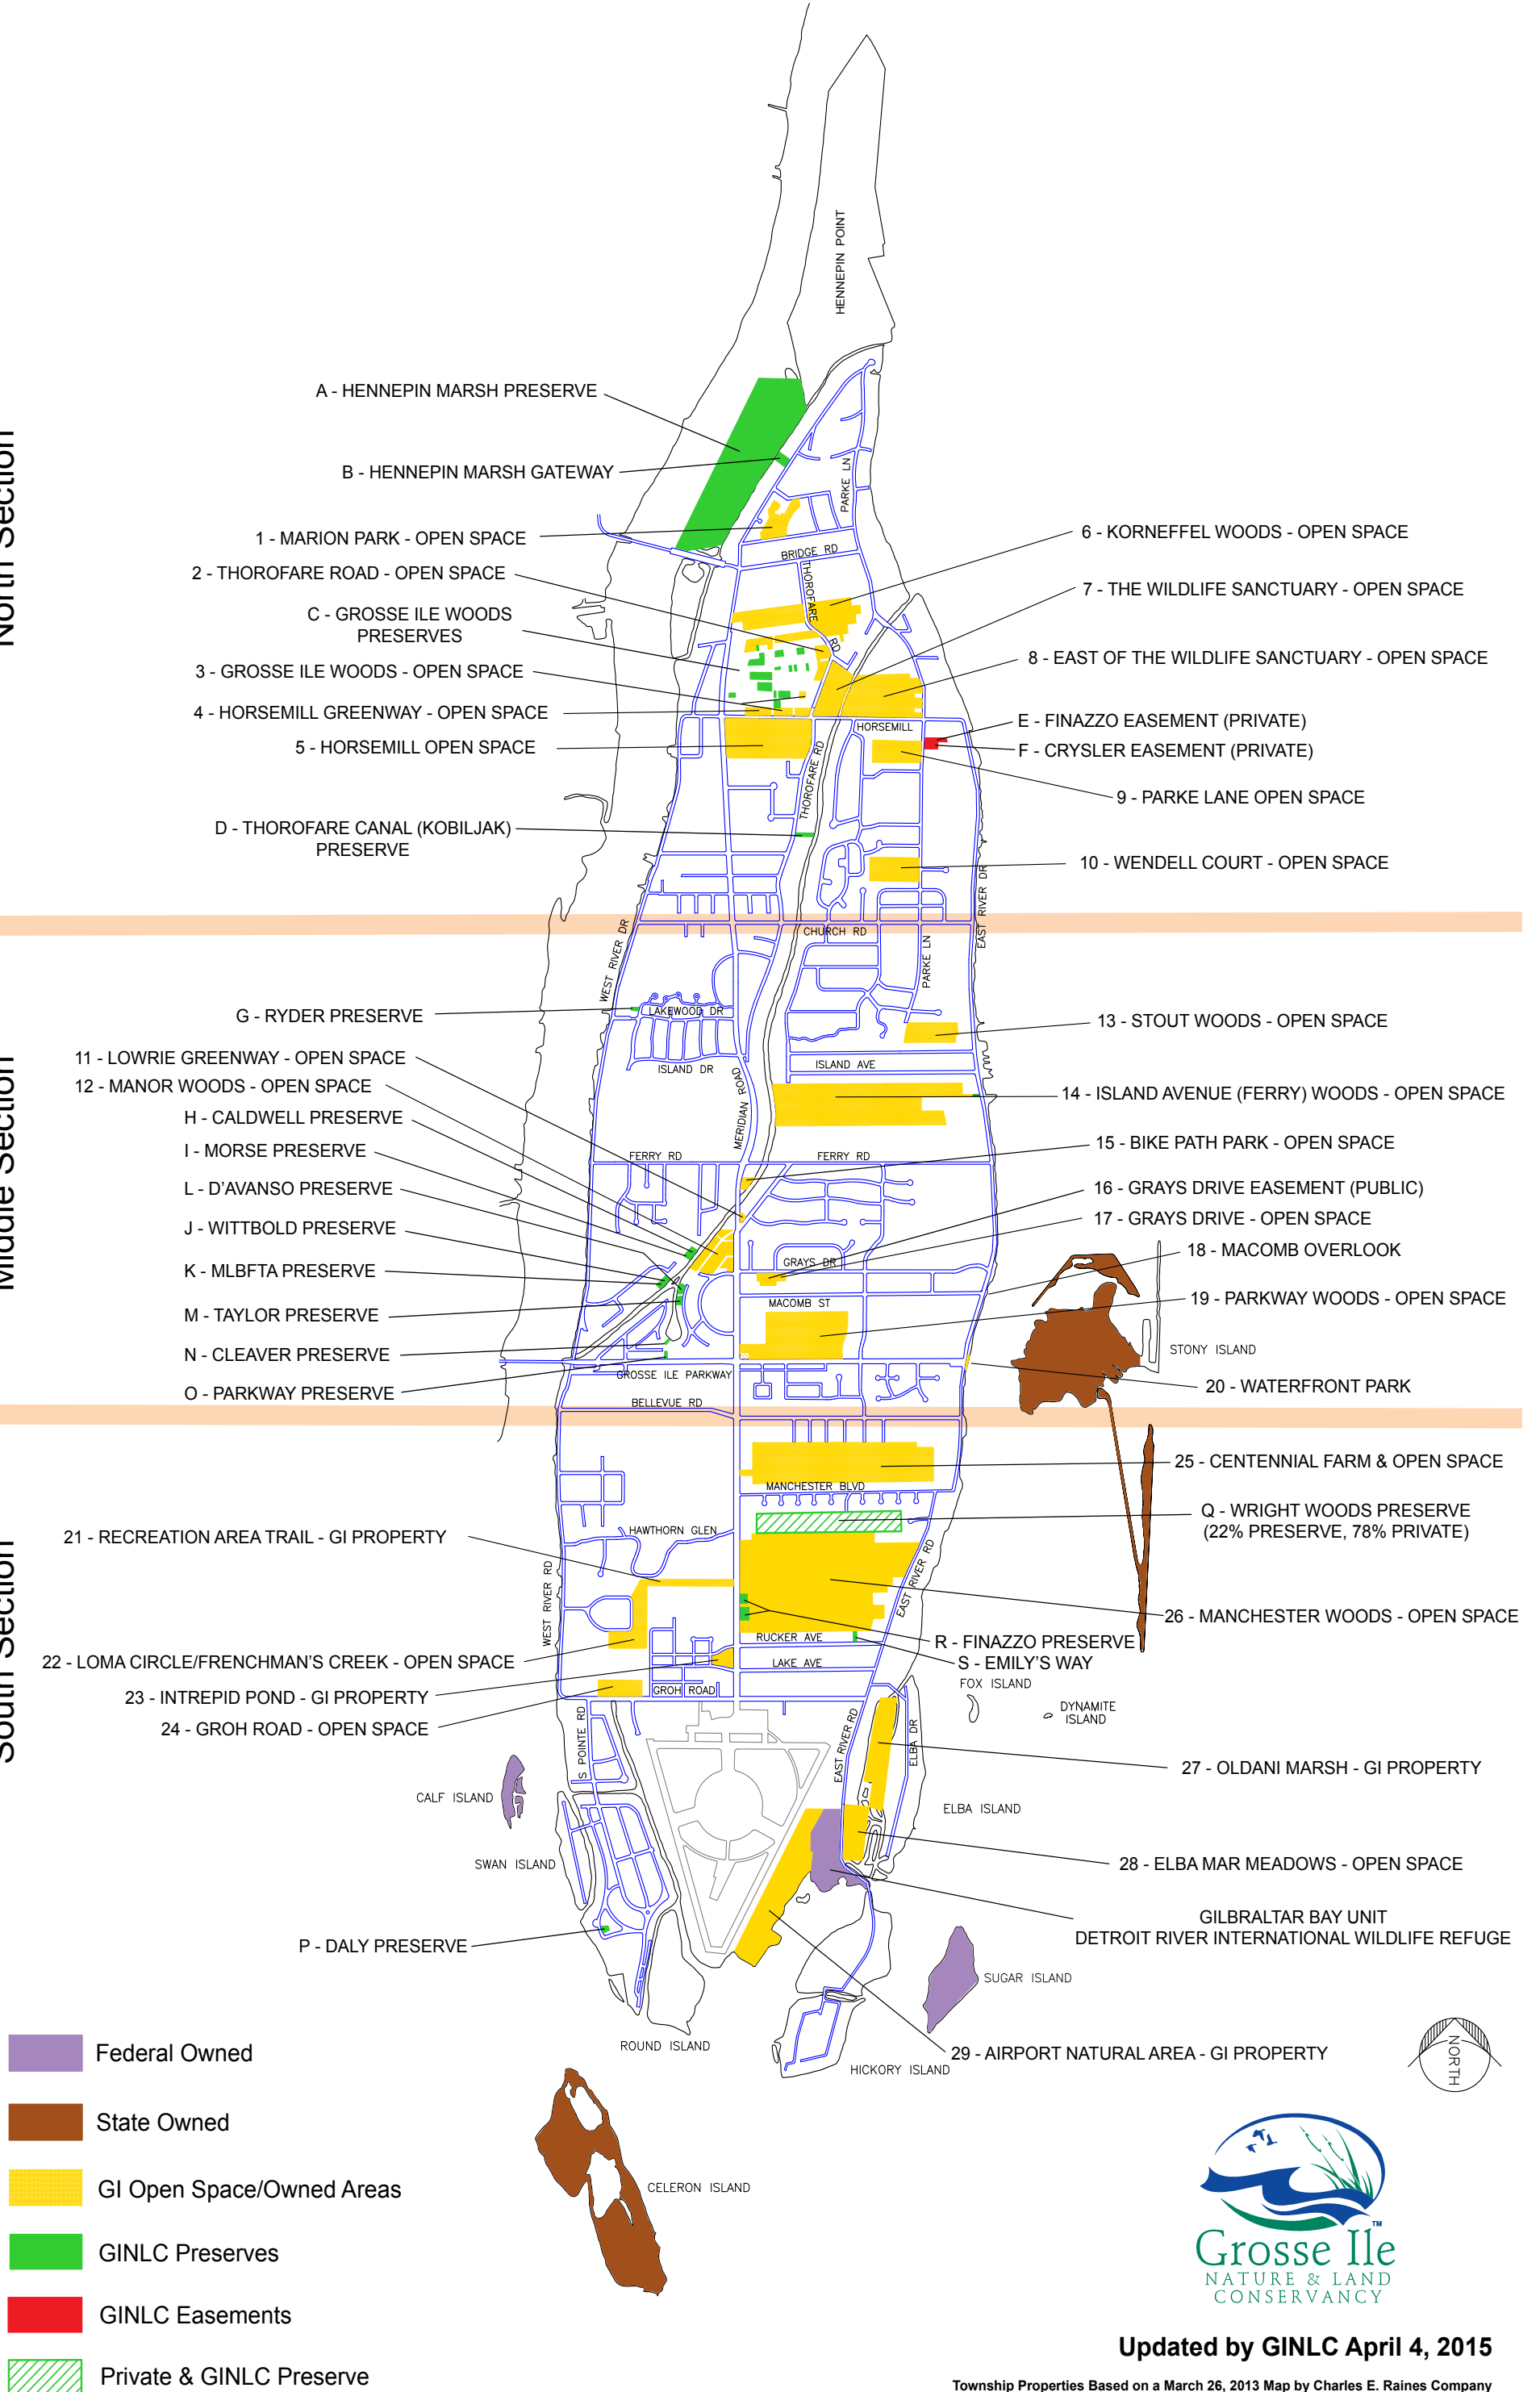

GROSSE ILE TOWNSHIP NATURAL AREAS

North Section

Middle Section

South Section

Updated by GINLC April 4, 2015

Township Properties Based on a March 26, 2013 Map by Charles E. Raines Company