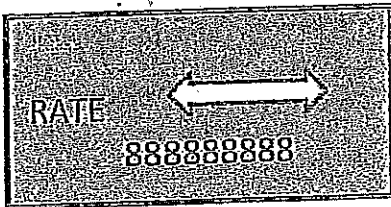

HOW TO READ YOUR NEPTUNE METER

Flow indicators show the direction of flow through the meter:

- ON Water is in use
- Off Water not in use
- Flashing Water is running slowly
- (-) Reverse flow
- (+) Forward flow

Leak indicator displays a possible leak:

- OFF No leak (abnormal activity) indicated
- Flashing Intermittent leak indicates that water has been used for at least 50 of the 96 – 15 minute intervals during a 24-hour period.
- Continuous Continuous leak (abnormal activity) indicates water use for all 96 15-minute intervals during a 24-hour period.

RATE

Rate of Flow:

ON

Average flow rate is displayed every 6 seconds on LCD display.

***Leak Indicator Icon

E-Coder BASIC LCD Display

Grosse Ile Township Water Department reads from left to right the first four (4) digits which is in U.S. thousand gallons.