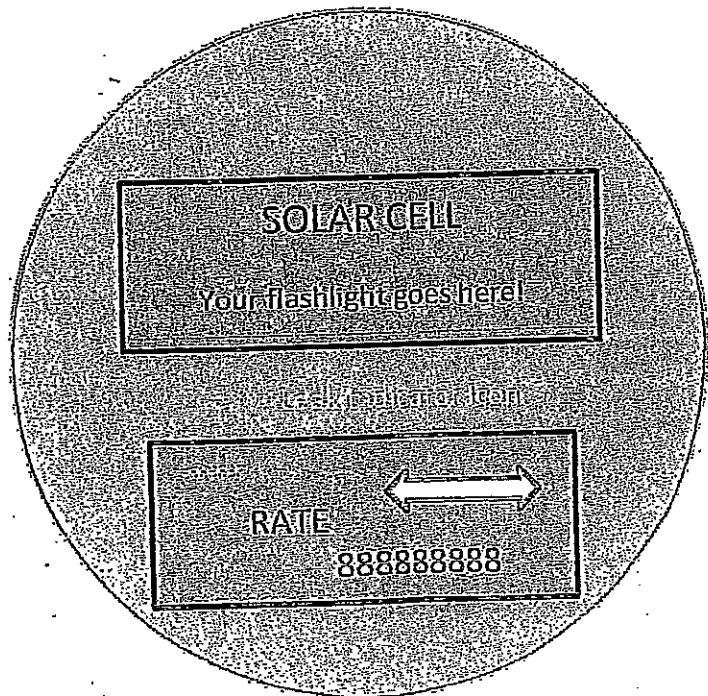

HOW TO READ YOUR NEPTUNE METER

Flow indicators show the direction of flow through the meter:

- ON Water is in use
- Off Water not in use
- Flashing Water is running slowly
- (-) Reverse flow
- (+) Forward flow

Leak indicator displays a possible leak:

- OFF No leak (abnormal activity) indicated
- Flashing Intermittent leak indicates that water has been used for at least 50 of the 96 – 15 minute intervals during a 24-hour period.
- Continuous Continuous leak (abnormal activity) indicates water use for all 96 15-minute intervals during a 24-hour period.

RATE

Rate of Flow:

ON

Average flow rate is displayed every 6 seconds on LCD display.

***Leak Indicator Icon

E-Coder BASIC LCD Display

Grosse Ile Township Water Department reads from left to right the first four (4) digits which is in U.S. thousand gallons.

Meter Register Face

Solar Cell, located at the top of the E-Coder supplies the power for the LCD panel (light activated). Please use a bright flashlight and place directly on the solar cell (larger window) to obtain reading data.